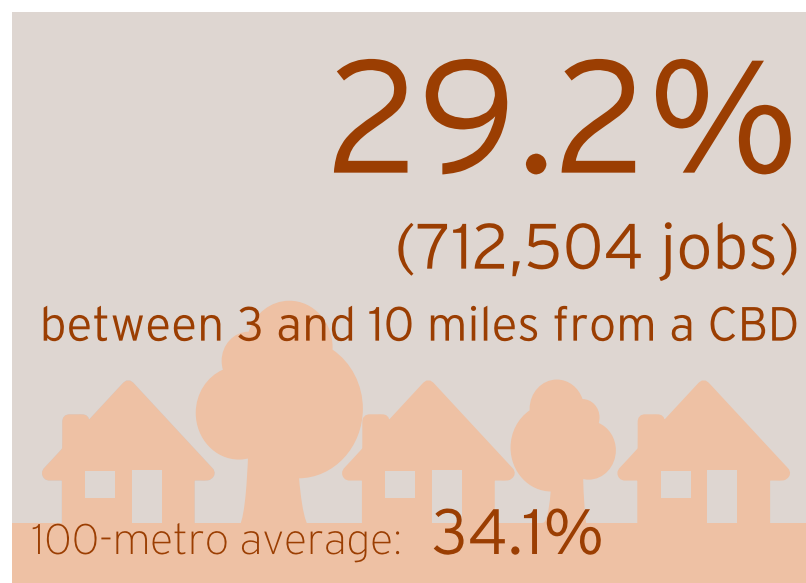

Dallas-Fort Worth-Arlington, TX metropolitan area profile

2 central business districts: *Dallas, TX (primary); Forth Worth, TX*

2,436,904 jobs within 35 miles of a central business district (CBD)

Number of jobs, 2000 to 2010

Change, 2000 to 2010

TOTAL JOBS
-52,434
JOBS 10 TO 35 MILES FROM CBD
+162,731
JOBS 3 TO 10 MILES FROM CBD
-142,852
JOBS WITHIN 3 MILES OF CBD
-72,313

Share of jobs, 2000 to 2010

Change, 2000 to 2010

TOTAL JOBS
-2.1%
JOBS 10 TO 35 MILES FROM CBD
+7.7%
JOBS 3 TO 10 MILES FROM CBD
-5.1%
JOBS WITHIN 3 MILES OF CBD
-2.6%