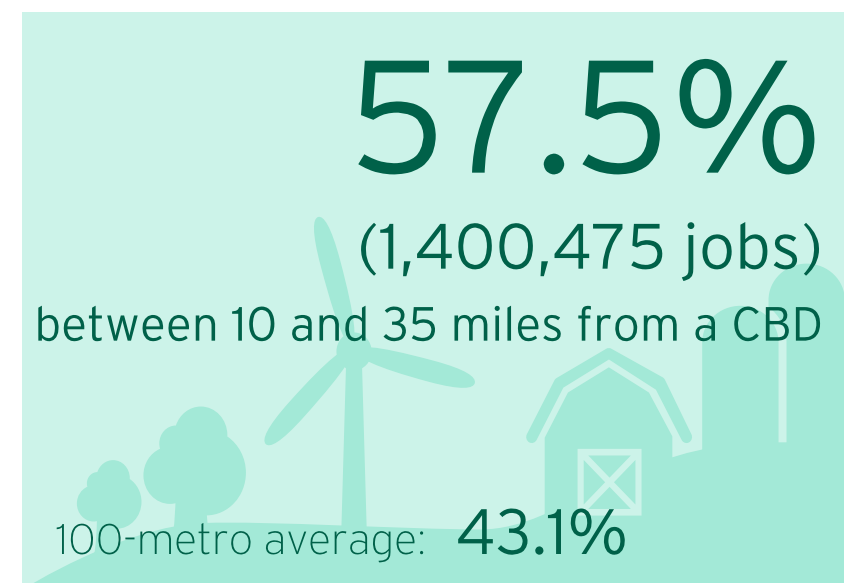

Dallas-Fort Worth-Arlington, TX metropolitan area profile

2 central business districts: *Dallas, TX (primary); Forth Worth, TX*

2,436,904 jobs within 35 miles of a central business district (CBD)

Number of jobs, 2000 to 2010

Change, 2000 to 2010

TOTAL JOBS
-52,434
JOBS 10 TO 35 MILES FROM CBD
+162,731
JOBS 3 TO 10 MILES FROM CBD
-142,852
JOBS WITHIN 3 MILES OF CBD
-72,313

Share of jobs, 2000 to 2010

Change, 2000 to 2010

TOTAL JOBS
-2.1%
JOBS 10 TO 35 MILES FROM CBD
+7.7%
JOBS 3 TO 10 MILES FROM CBD
-5.1%
JOBS WITHIN 3 MILES OF CBD
-2.6%