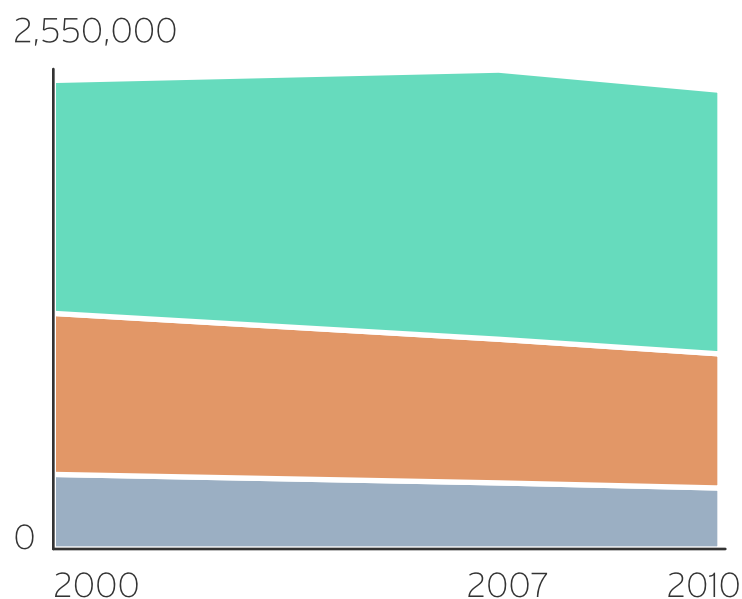

Dallas-Fort Worth-Arlington, TX metropolitan area profile

2 central business districts: *Dallas, TX (primary); Forth Worth, TX*

2,436,904 jobs within 35 miles of a central business district (CBD)

Number of jobs, 2000 to 2010

Change, 2000 to 2010

TOTAL JOBS
-52,434
JOBS 10 TO 35 MILES FROM CBD
+162,731
JOBS 3 TO 10 MILES FROM CBD
-142,852
JOBS WITHIN 3 MILES OF CBD
-72,313

Share of jobs, 2000 to 2010

Change, 2000 to 2010

TOTAL JOBS
-2.1%
JOBS 10 TO 35 MILES FROM CBD
+7.7%
JOBS 3 TO 10 MILES FROM CBD
-5.1%
JOBS WITHIN 3 MILES OF CBD
-2.6%