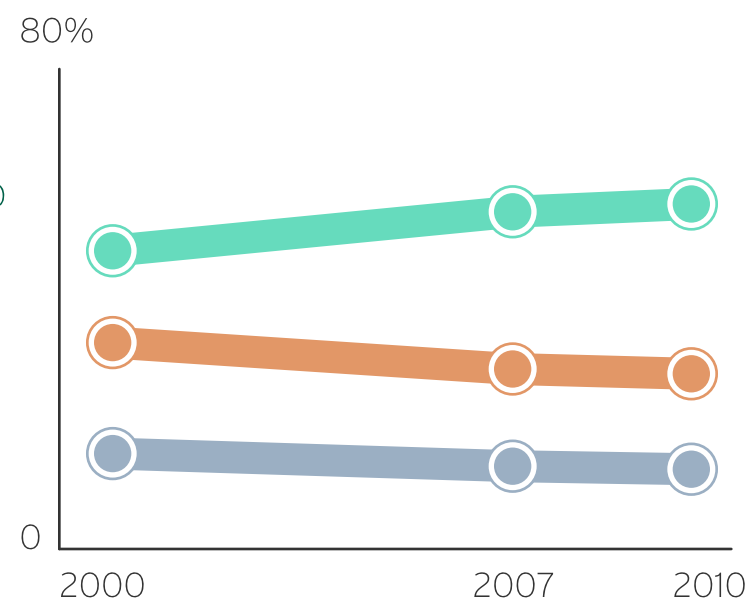

Dallas-Fort Worth-Arlington, TX metropolitan area profile

2 central business districts: *Dallas, TX (primary); Forth Worth, TX*

2,436,904 jobs within 35 miles of a central business district (CBD)

Number of jobs, 2000 to 2010

Change, 2000 to 2010

TOTAL JOBS
-52,434
JOBS 10 TO 35 MILES FROM CBD
+162,731
JOBS 3 TO 10 MILES FROM CBD
-142,852
JOBS WITHIN 3 MILES OF CBD
-72,313

Share of jobs, 2000 to 2010

Change, 2000 to 2010

TOTAL JOBS
-2.1%
JOBS 10 TO 35 MILES FROM CBD
+7.7%
JOBS 3 TO 10 MILES FROM CBD
-5.1%
JOBS WITHIN 3 MILES OF CBD
-2.6%